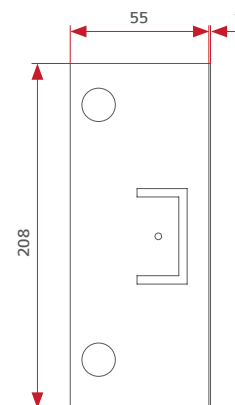

## Features

- For flush-mounted installation
- Appropriate to:  
myi0001  
myi0002  
myi0003  
myi0004

Front

Side

Item No.: myi0102 Surface-mounted housing

Telecom Behnke GmbH  
Gewerbepark „An der Autobahn“  
Robert-Jungk-Straße 3  
66459 Kirkel  
Germany