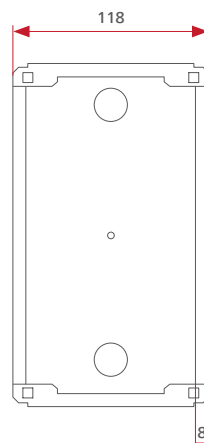

## Features

- For flush-mounted installation
- Appropriate to:  
myi0001  
myi0002  
myi0003  
myi0004

Front

Side

Item No.: myi0102 Surface-mounted housing

Telecom Behnke GmbH  
Gewerbepark „An der Autobahn“  
Robert-Jungk-Straße 3  
66459 Kirkel  
Germany