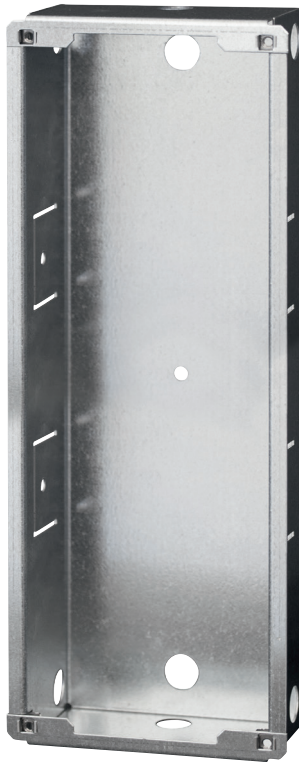

Item No.: myi0103 Flush-mounted housing

Telecom Behnke GmbH
Gewerbepark „An der Autobahn“
Robert-Jungk-Straße 3
66459 Kirkel
Germany

Tel.: +49 (0) 68 41 / 81 77-700
Fax.: +49 (0) 68 41 / 81 77-750

myi0103