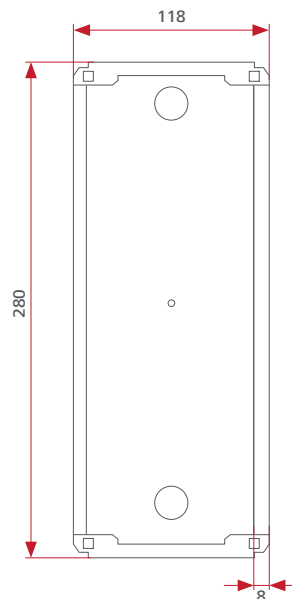

## Features

- For flush-mounted installation
- Appropriate to:  
myi0007 bis myi0038

Front

Side