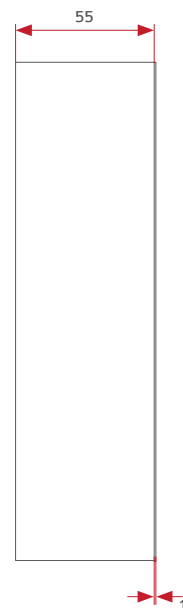

## Features

- For surface-mounted installation
- Appropriate to:  
myi0007 bis myi0038

Back

Side

Item No.: myi0103 Flush-mounted housing

Telecom Behnke GmbH  
Gewerbepark „An der Autobahn“  
Robert-Jungk-Straße 3  
66459 Kirkel  
Germany