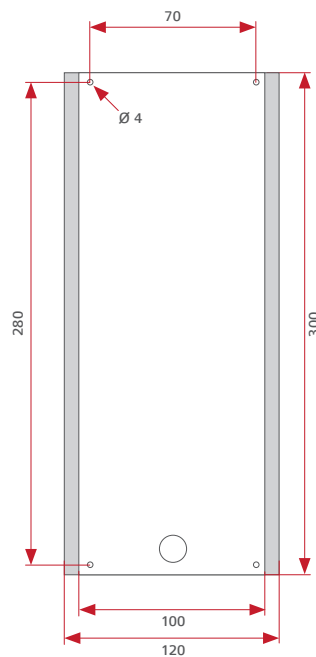

## Features

- For surface-mounted installation
- Appropriate to:  
myi0007 bis myi0038

Back

Side

Item No.: myi0103 Flush-mounted housing

Telecom Behnke GmbH  
Gewerbepark „An der Autobahn“  
Robert-Jungk-Straße 3  
66459 Kirkel  
Germany