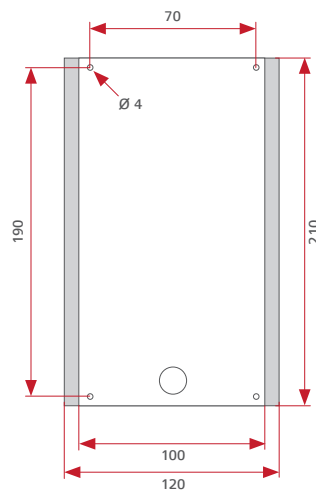

## Features

- For surface-mounted installation
- Appropriate to:
  - myi0001
  - myi0002
  - myi0003
  - myi0004

Back

Side

Item No.: myi0101 Flush-mounted housing

Telecom Behnke GmbH  
Gewerbepark „An der Autobahn“  
Robert-Jungk-Straße 3  
66459 Kirkel  
Germany